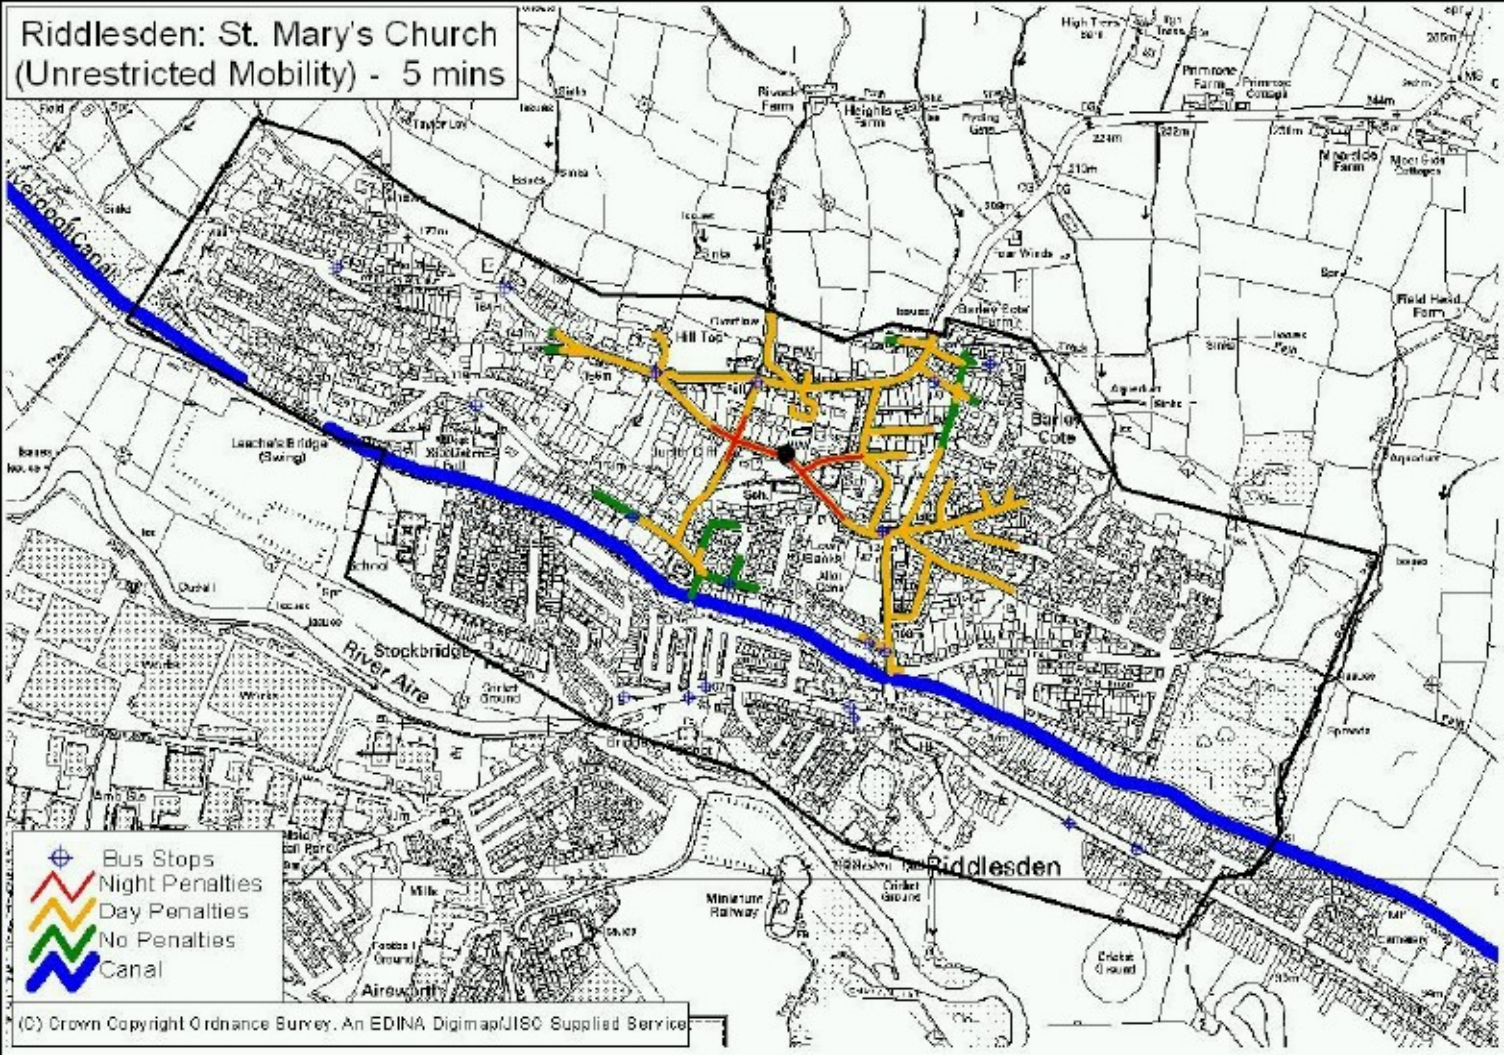

# Riddlesden: St. Mary's Church (Unrestricted Mobility) - 5 mins

- ◆ Bus Stops
- Night Penalties
- Day Penalties
- No Penalties
- Canal